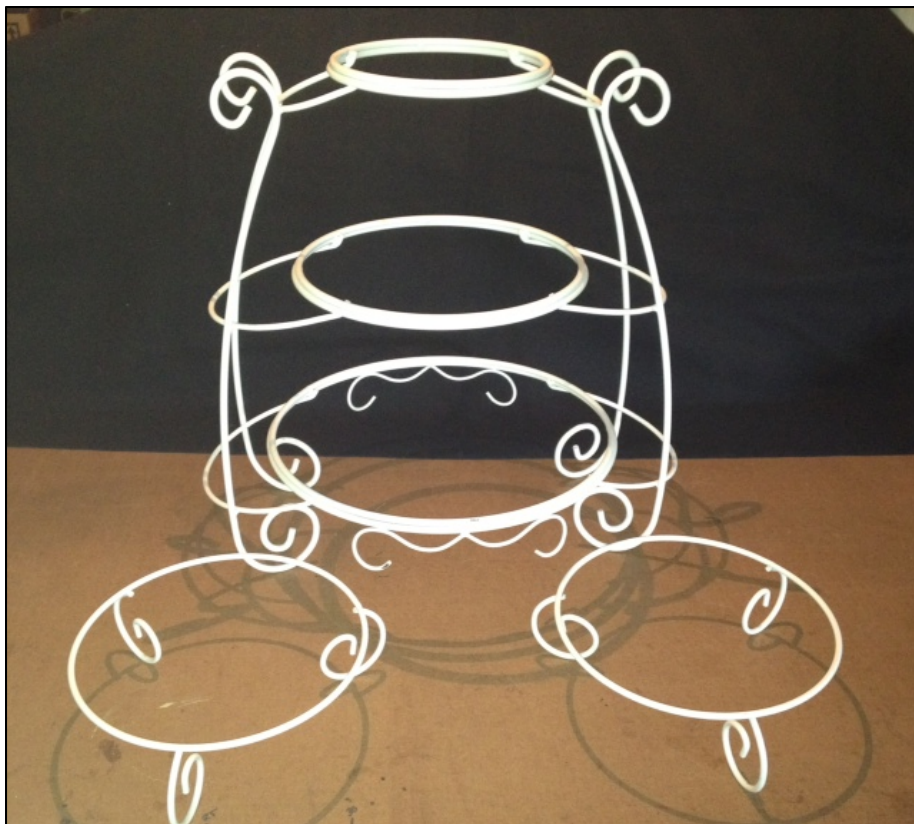

Cakes by Pam

www.fleagle.net

CAKE STAND RENTALS

Garden Cake Stand with Satellite stands

Beautiful cake stand echoes the wrought iron look found in many formal gardens. Painted metal stand is 23" high x 22" wide. Dramatic scrolls perfect for flowers and greenery.

Optional Satellite Stand - holds a 12" plate - (2 available)

Cake Stand holds: 8" or 9" top cake; 10" or 12" middle cake, 14" or 16" bottom cake

Or approximately 73 cupcakes

Each Satellite stands hold: 9 or 10" cake or approximately 16 cupcakes

Cake Stand Rental - $30 (with $70 deposit)

Satellite Rental - $15 each (with $40 deposit)

**All stands to be returned in 3 days unless other arrangements have been made